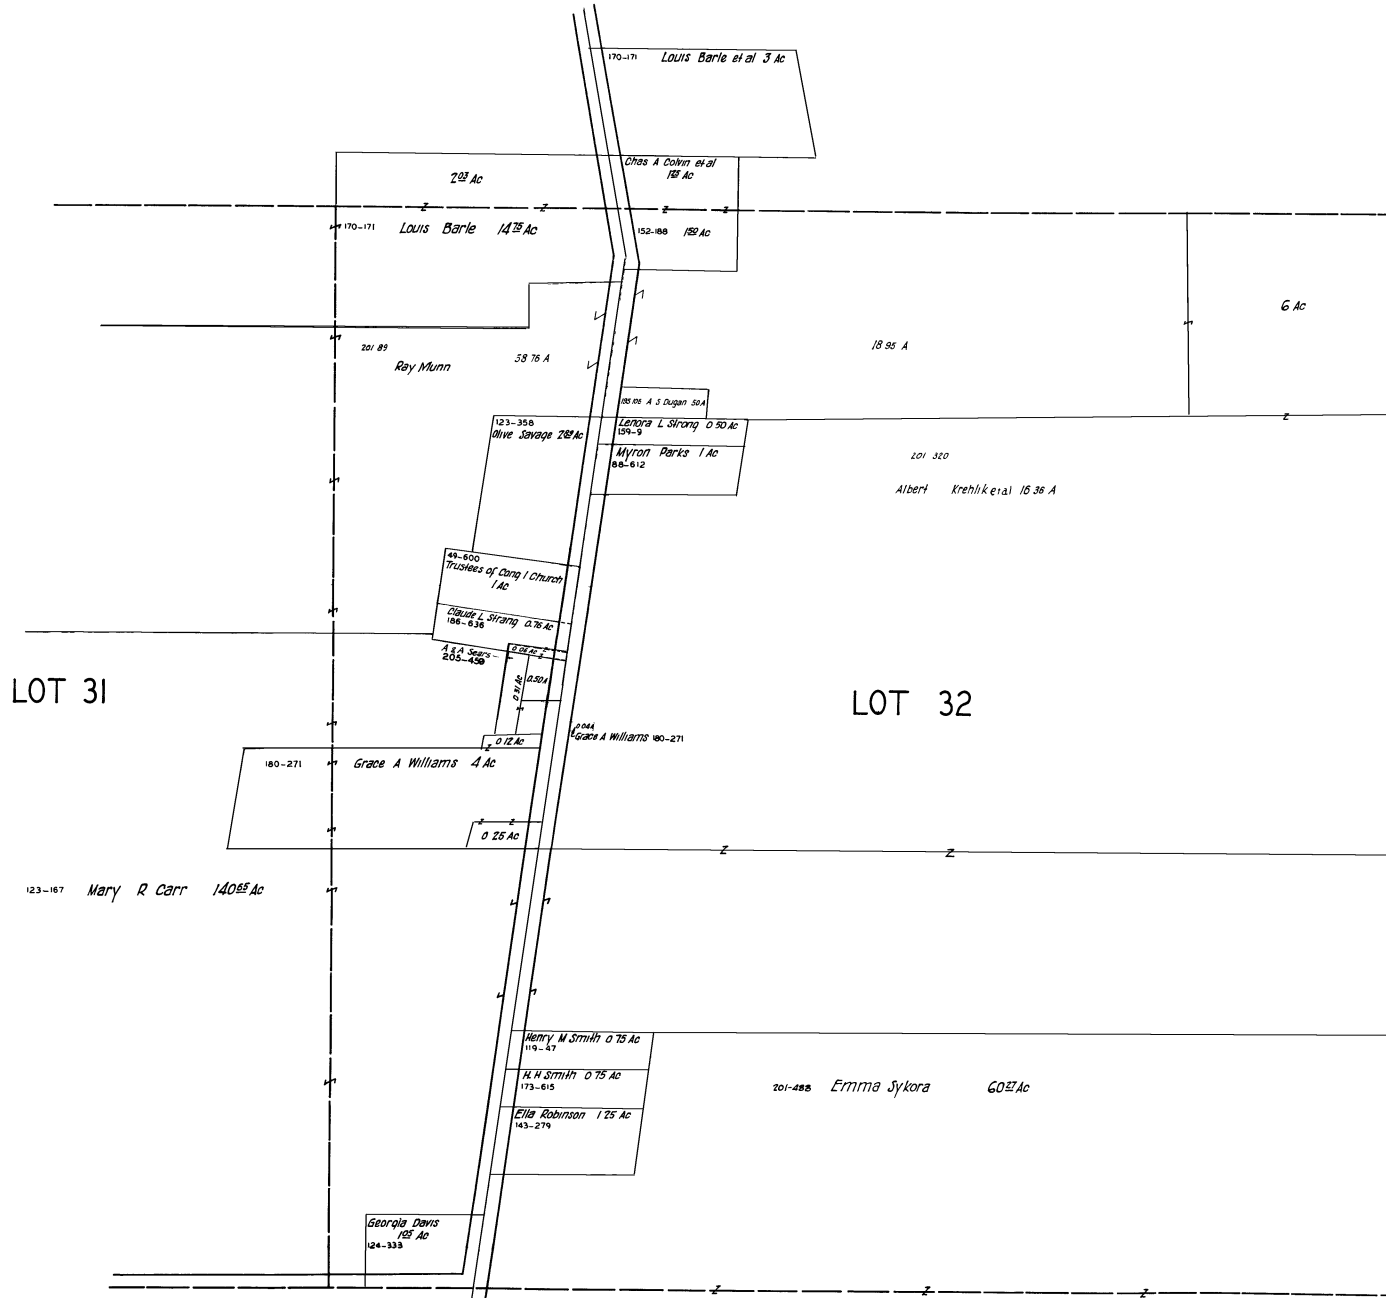

# NEWBURY TWP.- S.W. NOT TO SCALE 1941

SOUTH-WEST  
QUARTER

NEWBURY T.P.

SOUTH-WEST  
QUARTER

SCALE 1 in = 10 ch

JAN 1, 1941

BAINBRIDGE TWP. A U B U R N T O W N S H I P

# NEWBURY TWP. - SOUTH NOT TO SCALE 1941

## NEWBURY TP. SOUTH NEWBURY

SCALE 1 in = 2.5 ch = 165 FT.

JAN 1, 1941