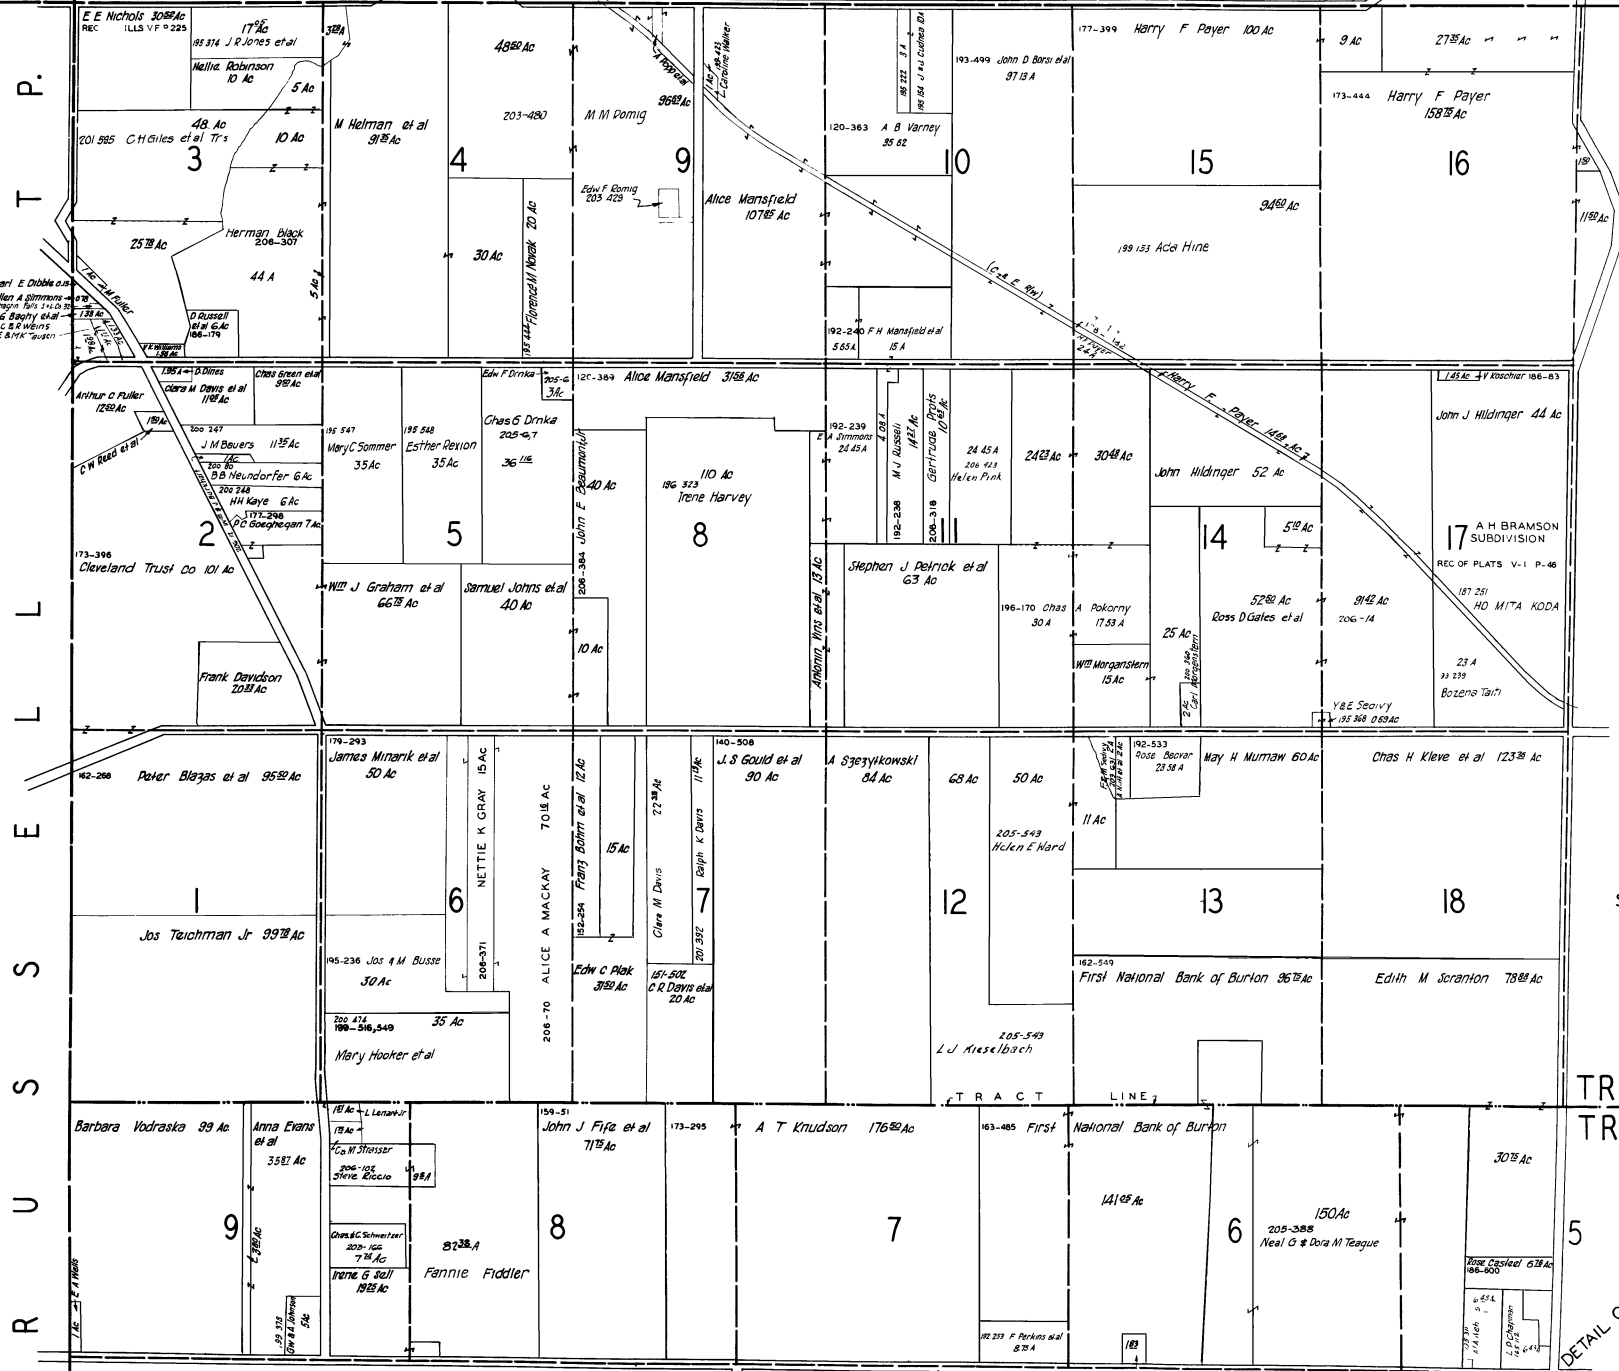

# NEWBURY TWP. - N.W. NOT TO SCALE 1941

NORTH-WEST  
QUARTER

NEWBURY TWP.

NORTH-WEST  
QUARTER

CHESTER T.P. M U N S O N T O W N S H I P

R U R S S E L L T P.

SCALE 1"=10CH.

JAN 1, 1941

TRACT ONE  
TRACT TWO

DETAIL OF CENTER

# NEWBURY TWP.- S.W. NOT TO SCALE 1941

SOUTH-WEST  
QUARTER

NEWBURY T.P.

SOUTH-WEST  
QUARTER

SCALE 1 in = 10 ch

JAN 1, 1941

BAINBRIDGE TWP. A U B U R N T O W N S H I P

# NEWBURY TWP. - SOUTH NOT TO SCALE 1941