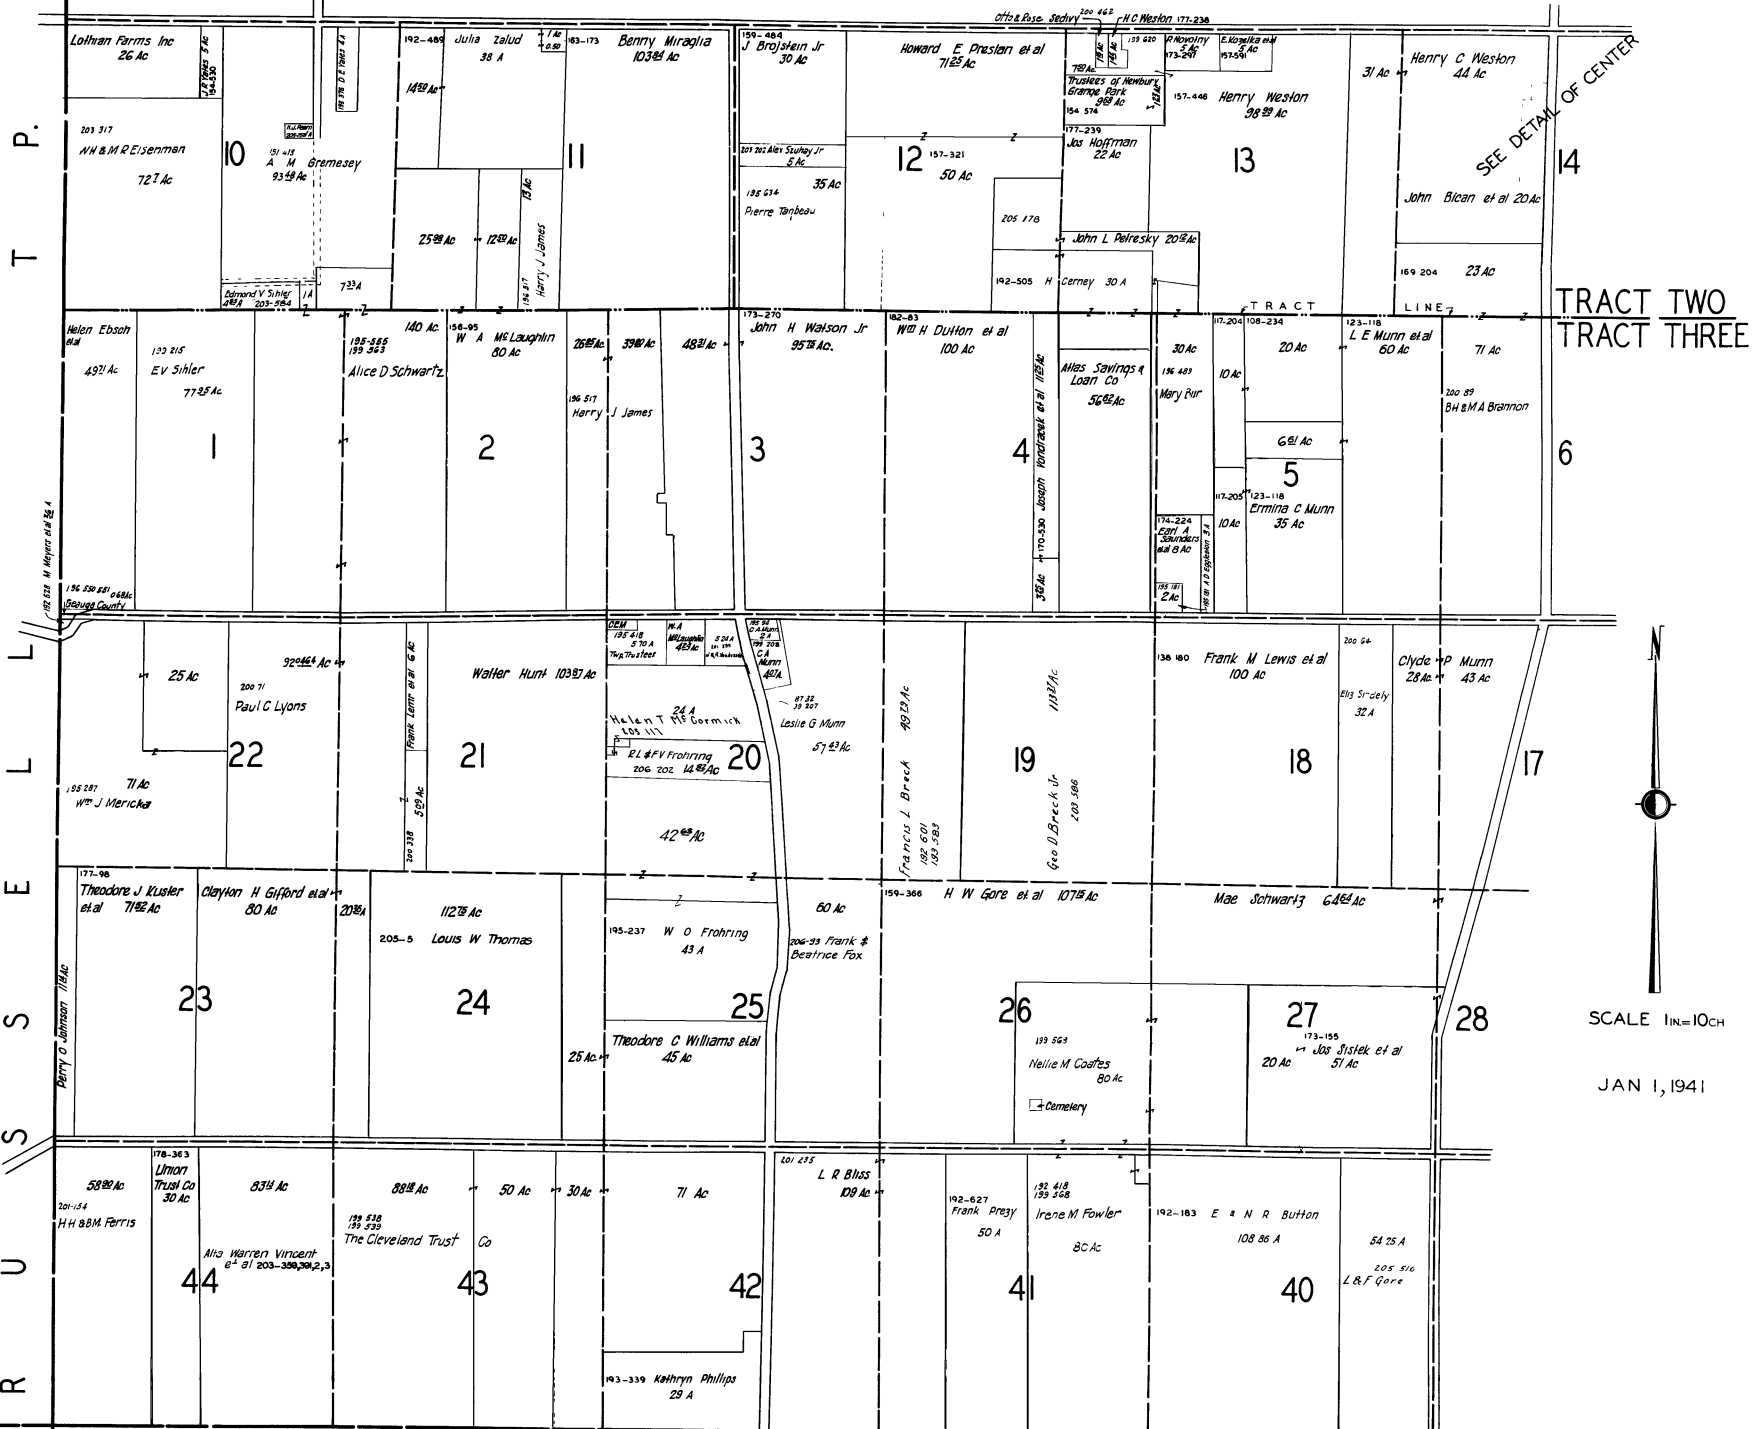

# NEWBURY TWP. - N.W. NOT TO SCALE 1941

NORTH-WEST  
QUARTER

NEWBURY TWP.

NORTH-WEST  
QUARTER

CHESTER T.P. M U N S O N T O W N S H I P

R U R S S E L L T P.

SCALE 1"=10CH.

JAN 1, 1941

TRACT ONE  
TRACT TWO

DETAIL OF CENTER

# NEWBURY TWP.- S.W. NOT TO SCALE 1941

SOUTH-WEST  
QUARTER

NEWBURY T.P.

SOUTH-WEST  
QUARTER

SCALE 1 in = 10 ch

JAN 1, 1941

BAINBRIDGE TWP. A U B U R N T O W N S H I P

# NEWBURY TWP. - SOUTH NOT TO SCALE 1941