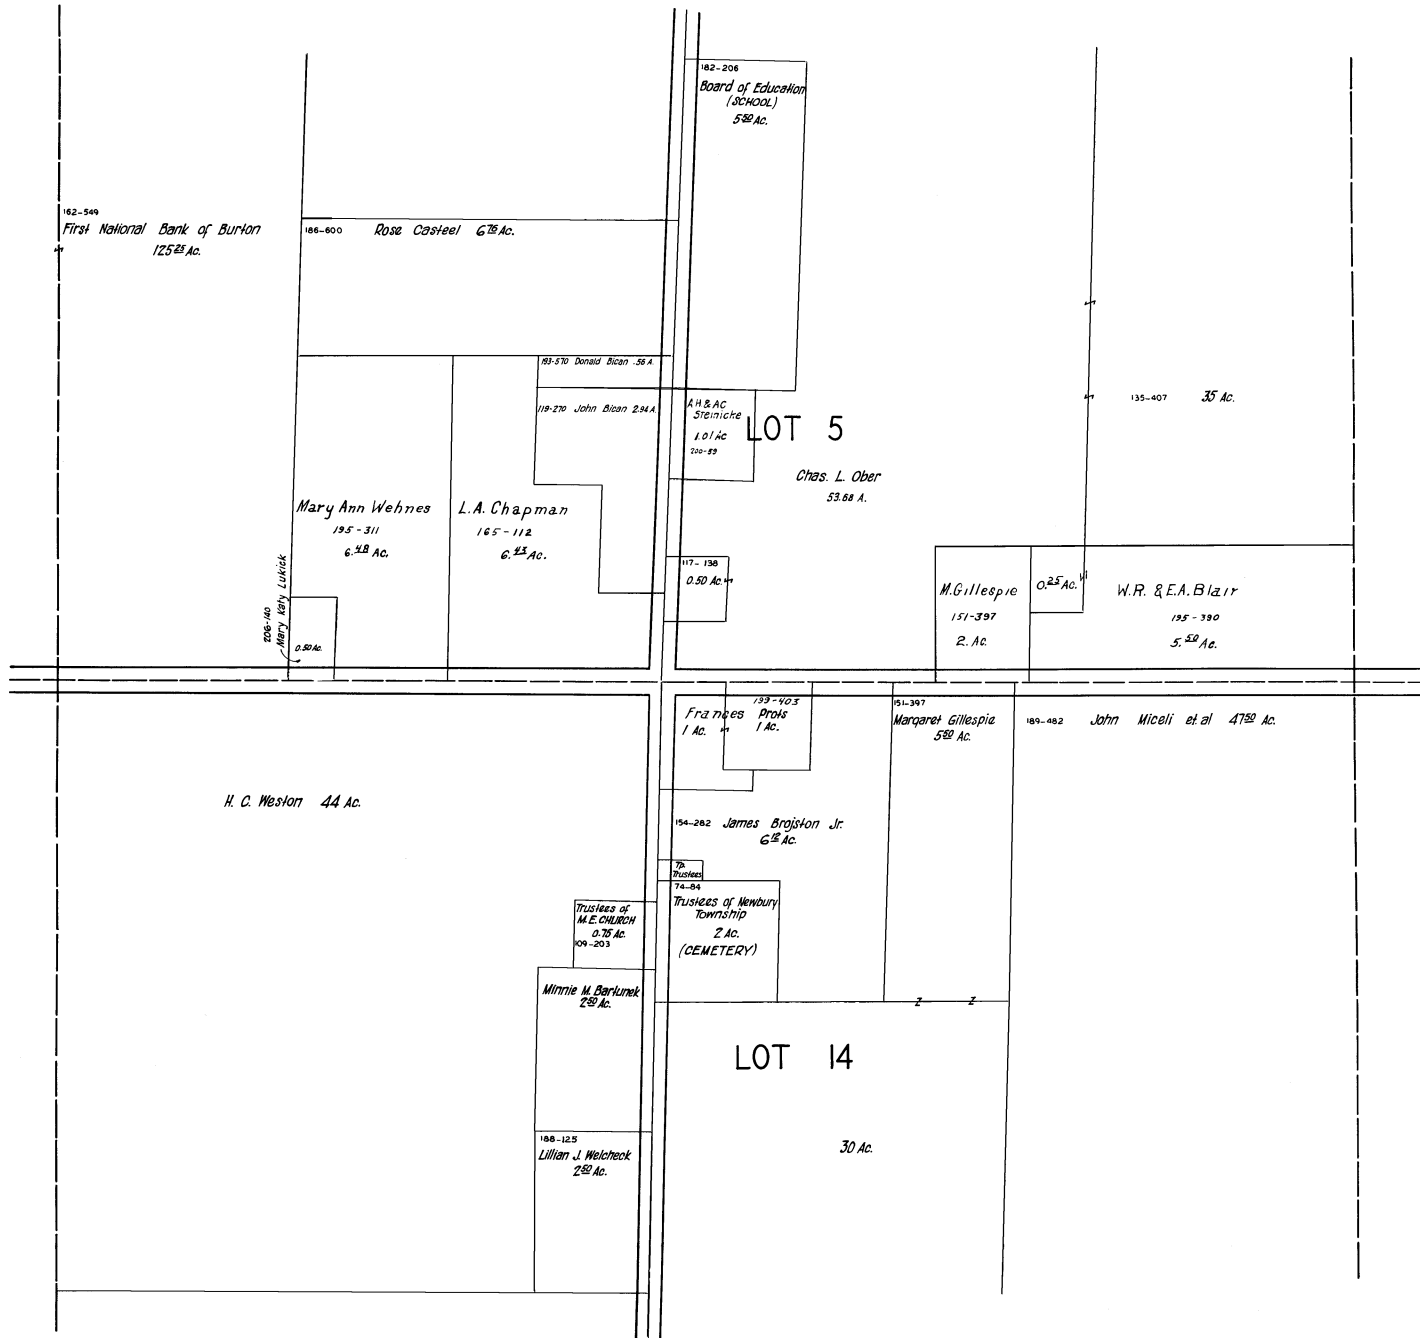

NEWBURY TWP. - CEN NOT TO SCALE 1941

NEWBURY TP. CENTER

SCALE 1IN.=2.5CH.=165FT.

JAN. 1, 1941